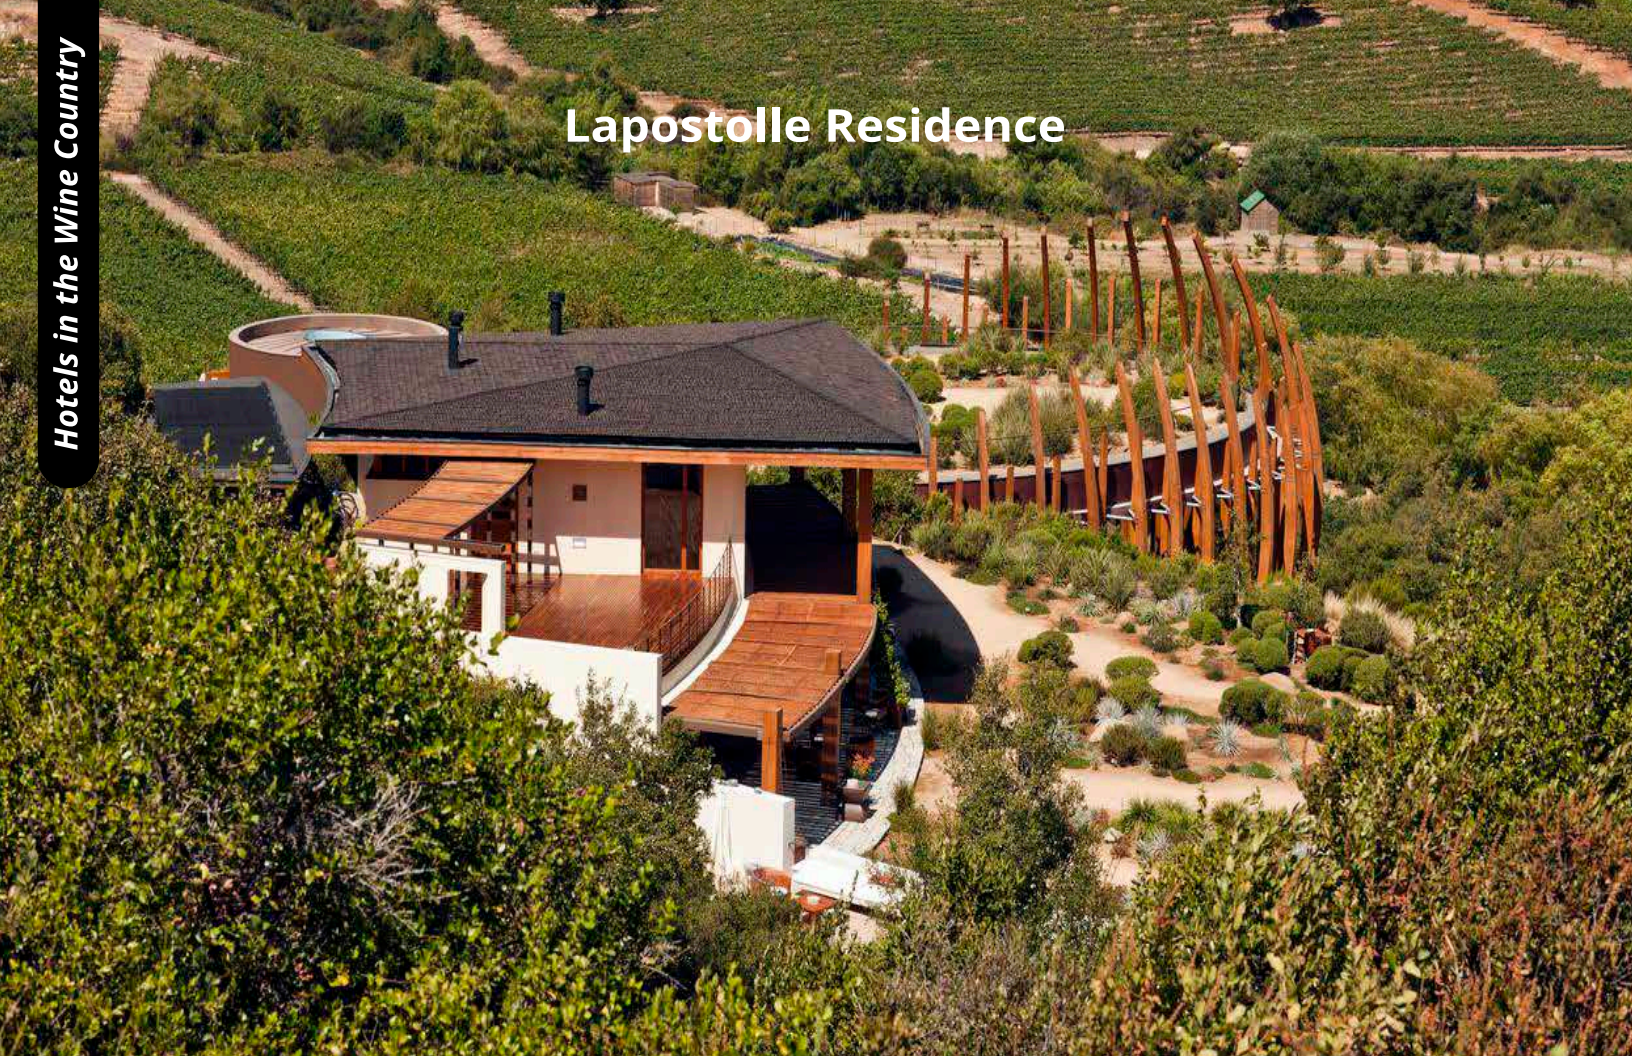

# Lapostolle Residence

## **Location**

*Km 4 Camino Apalta, Colchagua.  
21 mi from San Fernando.*

## **Facilities/Services**

*Free WiFi, Bar, Restaurant, Free  
parking, Private beach area,  
Seasonal outdoor pool and a sun  
terrace, Spa, 24-hour front desk.*