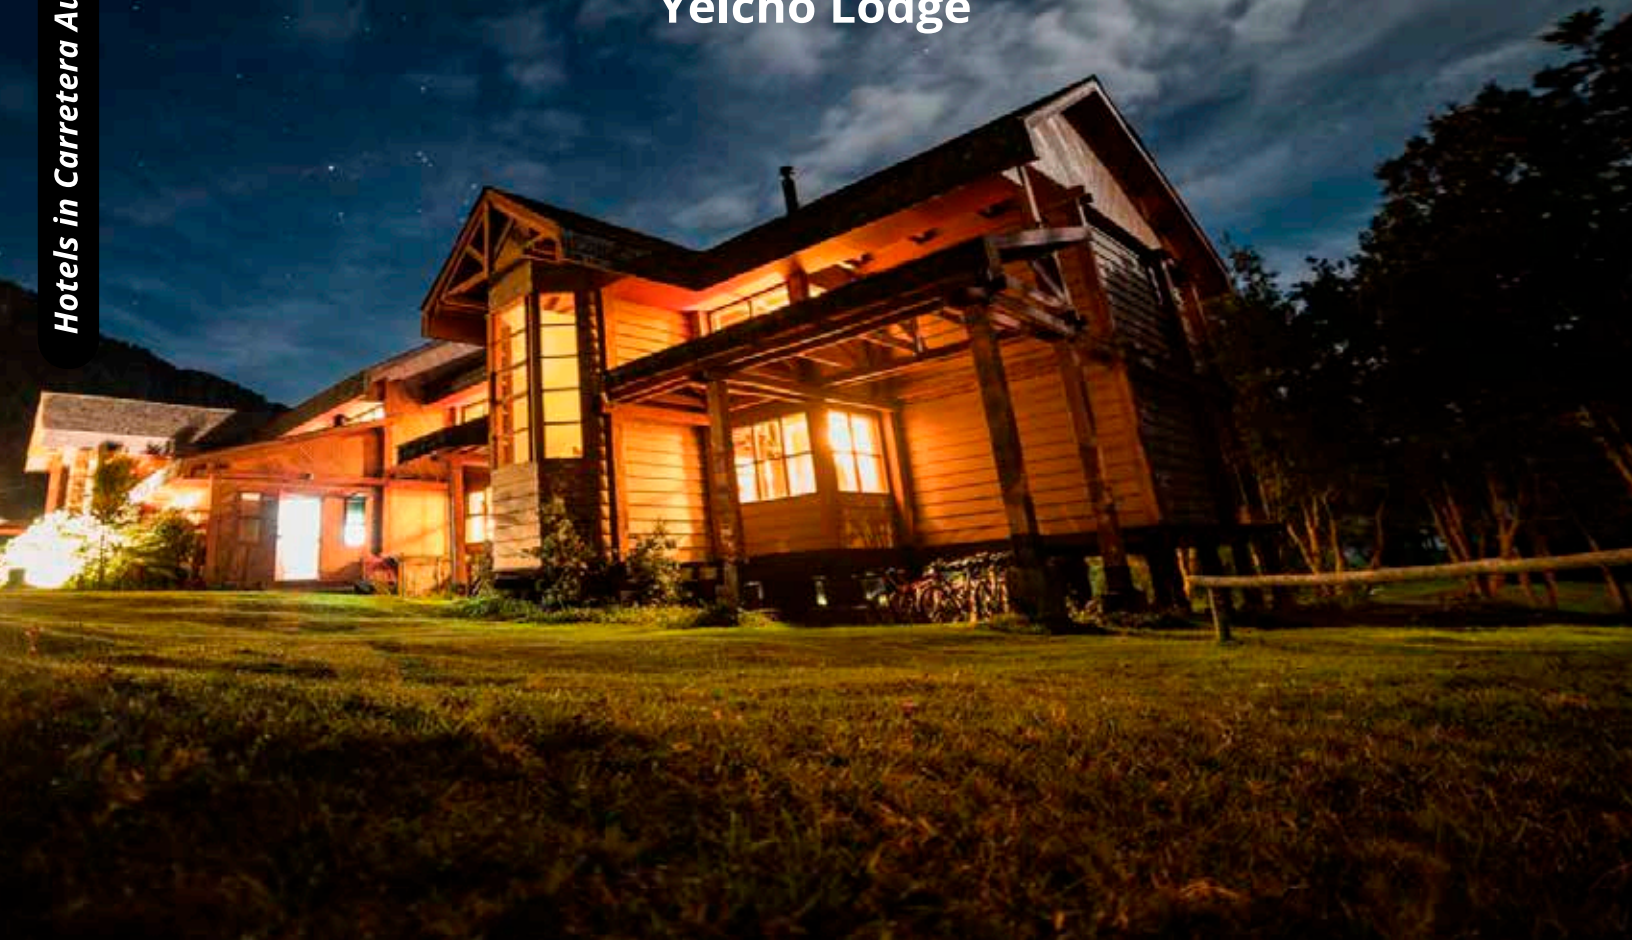

# Yelcho Lodge

## Location

Lago Yelcho s/n, Chaitén. Chaiten Airfield 40 mi away and Esquel Airport 124 mi away. 1-hour drive from Pumalin Park, and 3.1 mi from the mountain bike circuit.